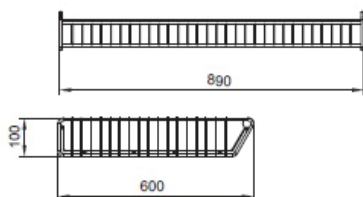

Basket width:

600mm; 890mm; 1000mm;
1300mm

Basket depth:

500mm; 550mm; 600mm;
650mm; 700mm; 750mm

Basket height:

300mm; 450mm

Basket divider

Basket set base

Systemic basket top extension

Basket set (top extension) divider

SALE BASKETS

Company "All for stores and warehouses" offers to its clients sale baskets!

Galvanized sale basket

Basket width:
1200mm

Basket depth:
800mm

Basket high:
900mm

Galvanized sale basket

Basket width:
550mm

Basket depth:
550mm

Basket high:
850mm

Mesh sale basket

Basket width:
600mm

Basket depth:
600mm