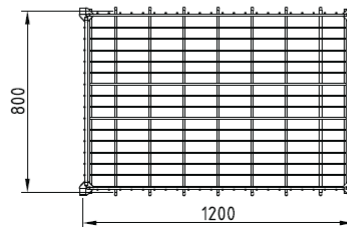

Basket width:

600mm; 890mm; 1000mm;
1300mm

Basket depth:

500mm; 550mm; 600mm;
650mm; 700mm; 750mm

Basket height:

300mm; 450mm

Basket divider

Basket set base

Systemic basket top extension

Basket set (top extension) divider

SALE BASKETS

Company "All for stores and warehouses" offers to its clients sale baskets!

Galvanized sale basket

Basket width:
1200mm

Basket depth:
800mm

Basket high:
900mm

Galvanized sale basket

Basket width:
550mm

Basket depth:
550mm

Basket high:
850mm

Mesh sale basket

Basket width:
600mm

Basket depth:
600mm