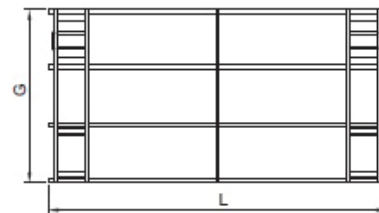

Basket width:

600mm; 890mm; 1000mm;
1300mm

Basket depth:

500mm; 550mm; 600mm;
650mm; 700mm; 750mm

Basket height:

300mm; 450mm

Basket divider

Basket set base

Systemic basket top extension

Basket set (top extension) divider

SALE BASKETS

Company "All for stores and warehouses" offers to its clients sale baskets!

Galvanized sale basket

Basket width:
1200mm

Basket depth:
800mm

Basket high:
900mm

Galvanized sale basket

Basket width:
550mm

Basket depth:
550mm

Basket high:
850mm

Mesh sale basket

Basket width:
600mm

Basket depth:
600mm