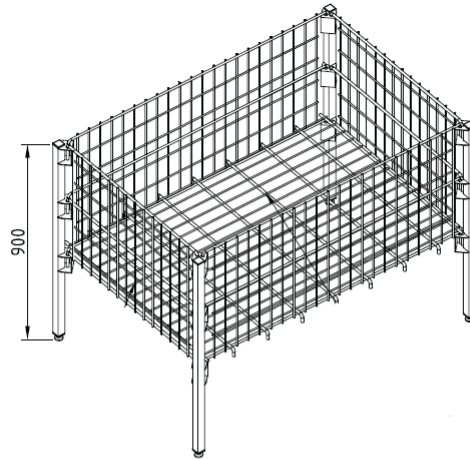

Basket width:

600mm; 890mm; 1000mm;
1300mm

Basket depth:

500mm; 550mm; 600mm;
650mm; 700mm; 750mm

Basket height:

300mm; 450mm

Basket divider

Basket set base

Systemic basket top extension

Basket set (top extension) divider

SALE BASKETS

Company "All for stores and warehouses" offers to its clients sale baskets!

Galvanized sale basket

Basket width:
1200mm

Basket depth:
800mm

Basket high:
900mm

Galvanized sale basket

Basket width:
550mm

Basket depth:
550mm

Basket high:
850mm

Mesh sale basket

Basket width:
600mm

Basket depth:
600mm

Basket high:
820mm