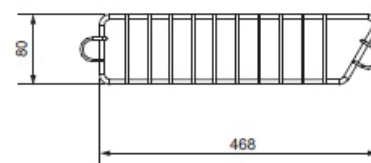

Basket width:

600mm; 890mm; 1000mm;
1300mm

Basket depth:

500mm; 550mm; 600mm;
650mm; 700mm; 750mm

Basket height:

300mm; 450mm

Basket divider

Basket set base

Systemic basket top extension

Basket set (top extension) divider

SALE BASKETS

Company "All for stores and warehouses" offers to its clients sale baskets!

Galvanized sale basket

Basket width:
1200mm

Basket depth:
800mm

Basket high:
900mm

Galvanized sale basket

Basket width:
550mm

Basket depth:
550mm

Basket high:
850mm

Mesh sale basket

Basket width:
600mm

Basket depth:
600mm