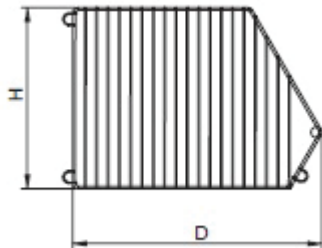

Basket width:

600mm; 890mm; 1000mm;
1300mm

Basket depth:

500mm; 550mm; 600mm;
650mm; 700mm; 750mm

Basket height:

300mm; 450mm

Basket divider

Basket set base

Systemic basket top extension

Basket set (top extension) divider

SALE BASKETS

Company "All for stores and warehouses" offers to its clients sale baskets!

Galvanized sale basket

Basket width:
1200mm

Basket depth:
800mm

Basket high:
900mm

Galvanized sale basket

Basket width:
550mm

Basket depth:
550mm

Basket high:
850mm

Mesh sale basket

Basket width:
600mm

Basket depth:
600mm