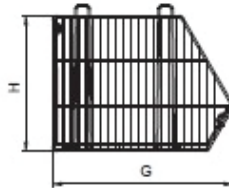

Basket width:

600mm; 890mm; 1000mm;
1300mm

Basket depth:

500mm; 550mm; 600mm;
650mm; 700mm; 750mm

Basket height:

300mm; 450mm

Basket divider

Basket set base

Systemic basket top extension

Basket set (top extension) divider

SALE BASKETS

Company "All for stores and warehouses" offers to its clients sale baskets!

Galvanized sale basket

Basket width:
1200mm

Basket depth:
800mm

Basket high:
900mm

Galvanized sale basket

Basket width:
550mm

Basket depth:
550mm

Basket high:
850mm

Mesh sale basket

Basket width:
600mm

Basket depth:
600mm